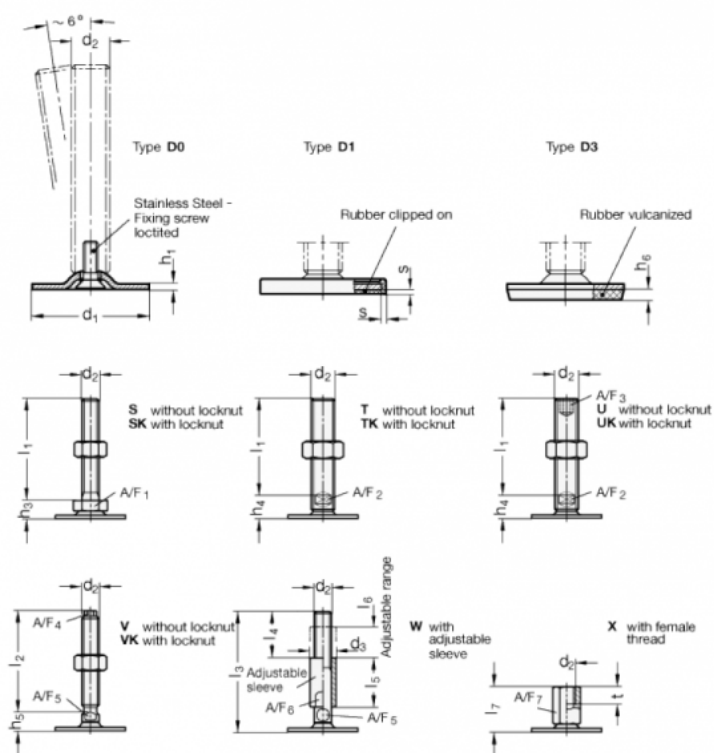

Data Sheet

Article number: 204180M16150D1UK

Description: E+G levelling foot
GN 41-80-M16-150-D1-UK

Note: UK With nut, Hexagon socket at the top, Wrench flat at the bottom

Measures

A/F2 = 12	s = 2
A/F3 = 8	
d1 = 80	
d2 = M16	
h1 = 3	
h4 = 18	
h6 =	
l1 = 150	